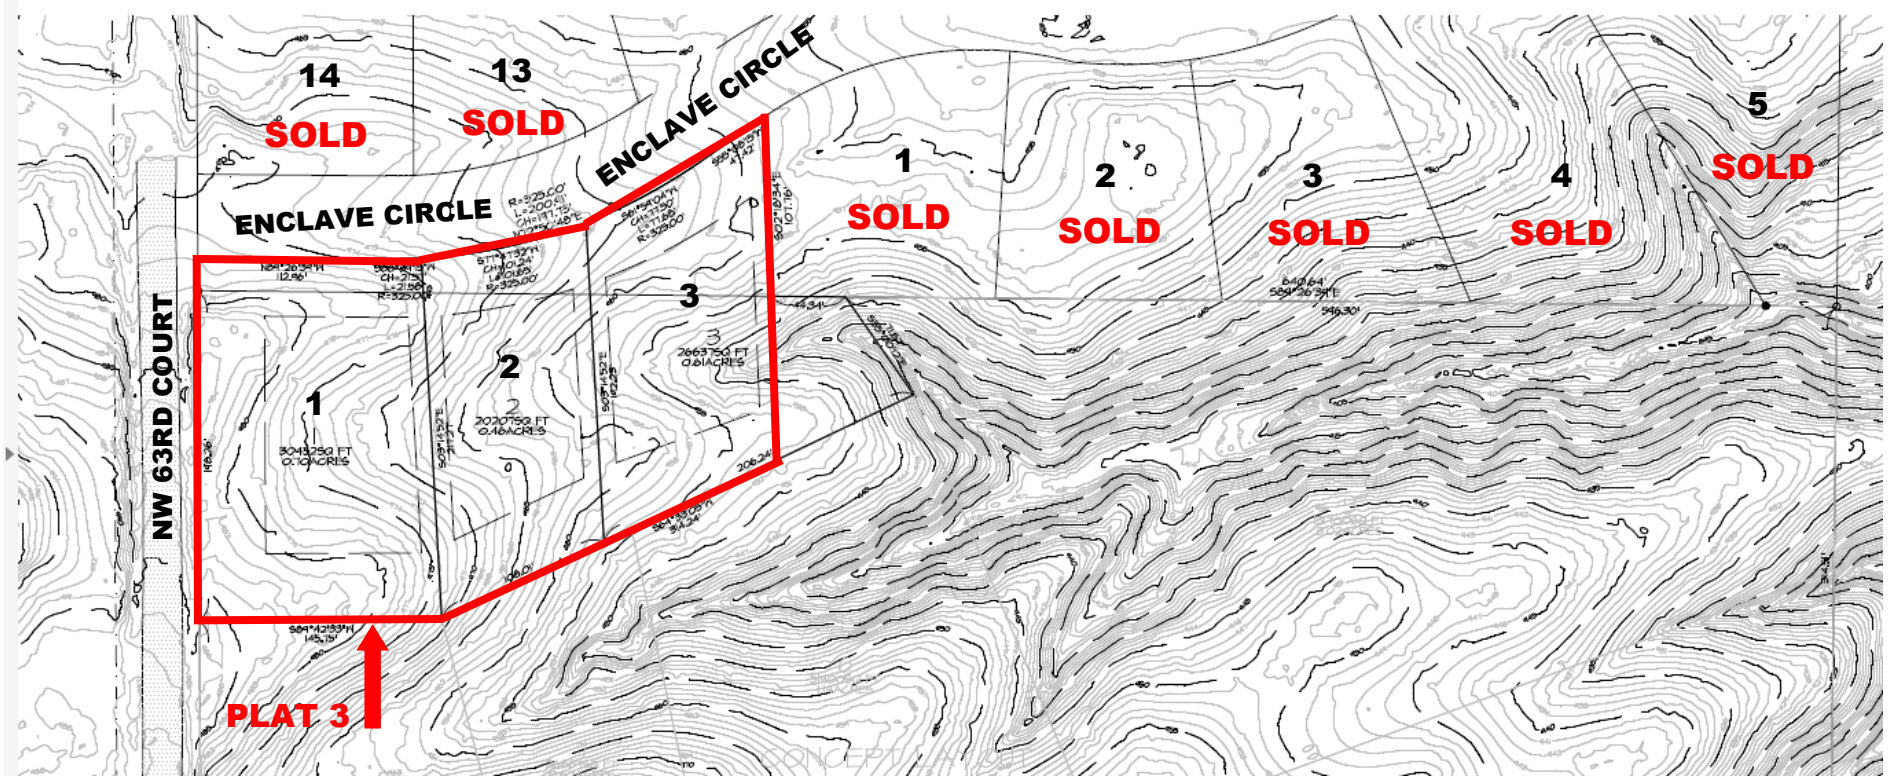

The Enclave of Johnston

Plat 3

The Enclave of Johnston - Plat 3 / Lot Pricing				
Lot #	Address	Lot Type	Lot Size (in acres)	Price
1	6264 Enclave Circle	Walk-Out	0.70	\$142,500.00
2	6256 Enclave Circle	Walk-Out	0.46	\$142,500.00
3	6248 Enclave Circle	Walk-Out	0.61	\$142,500.00